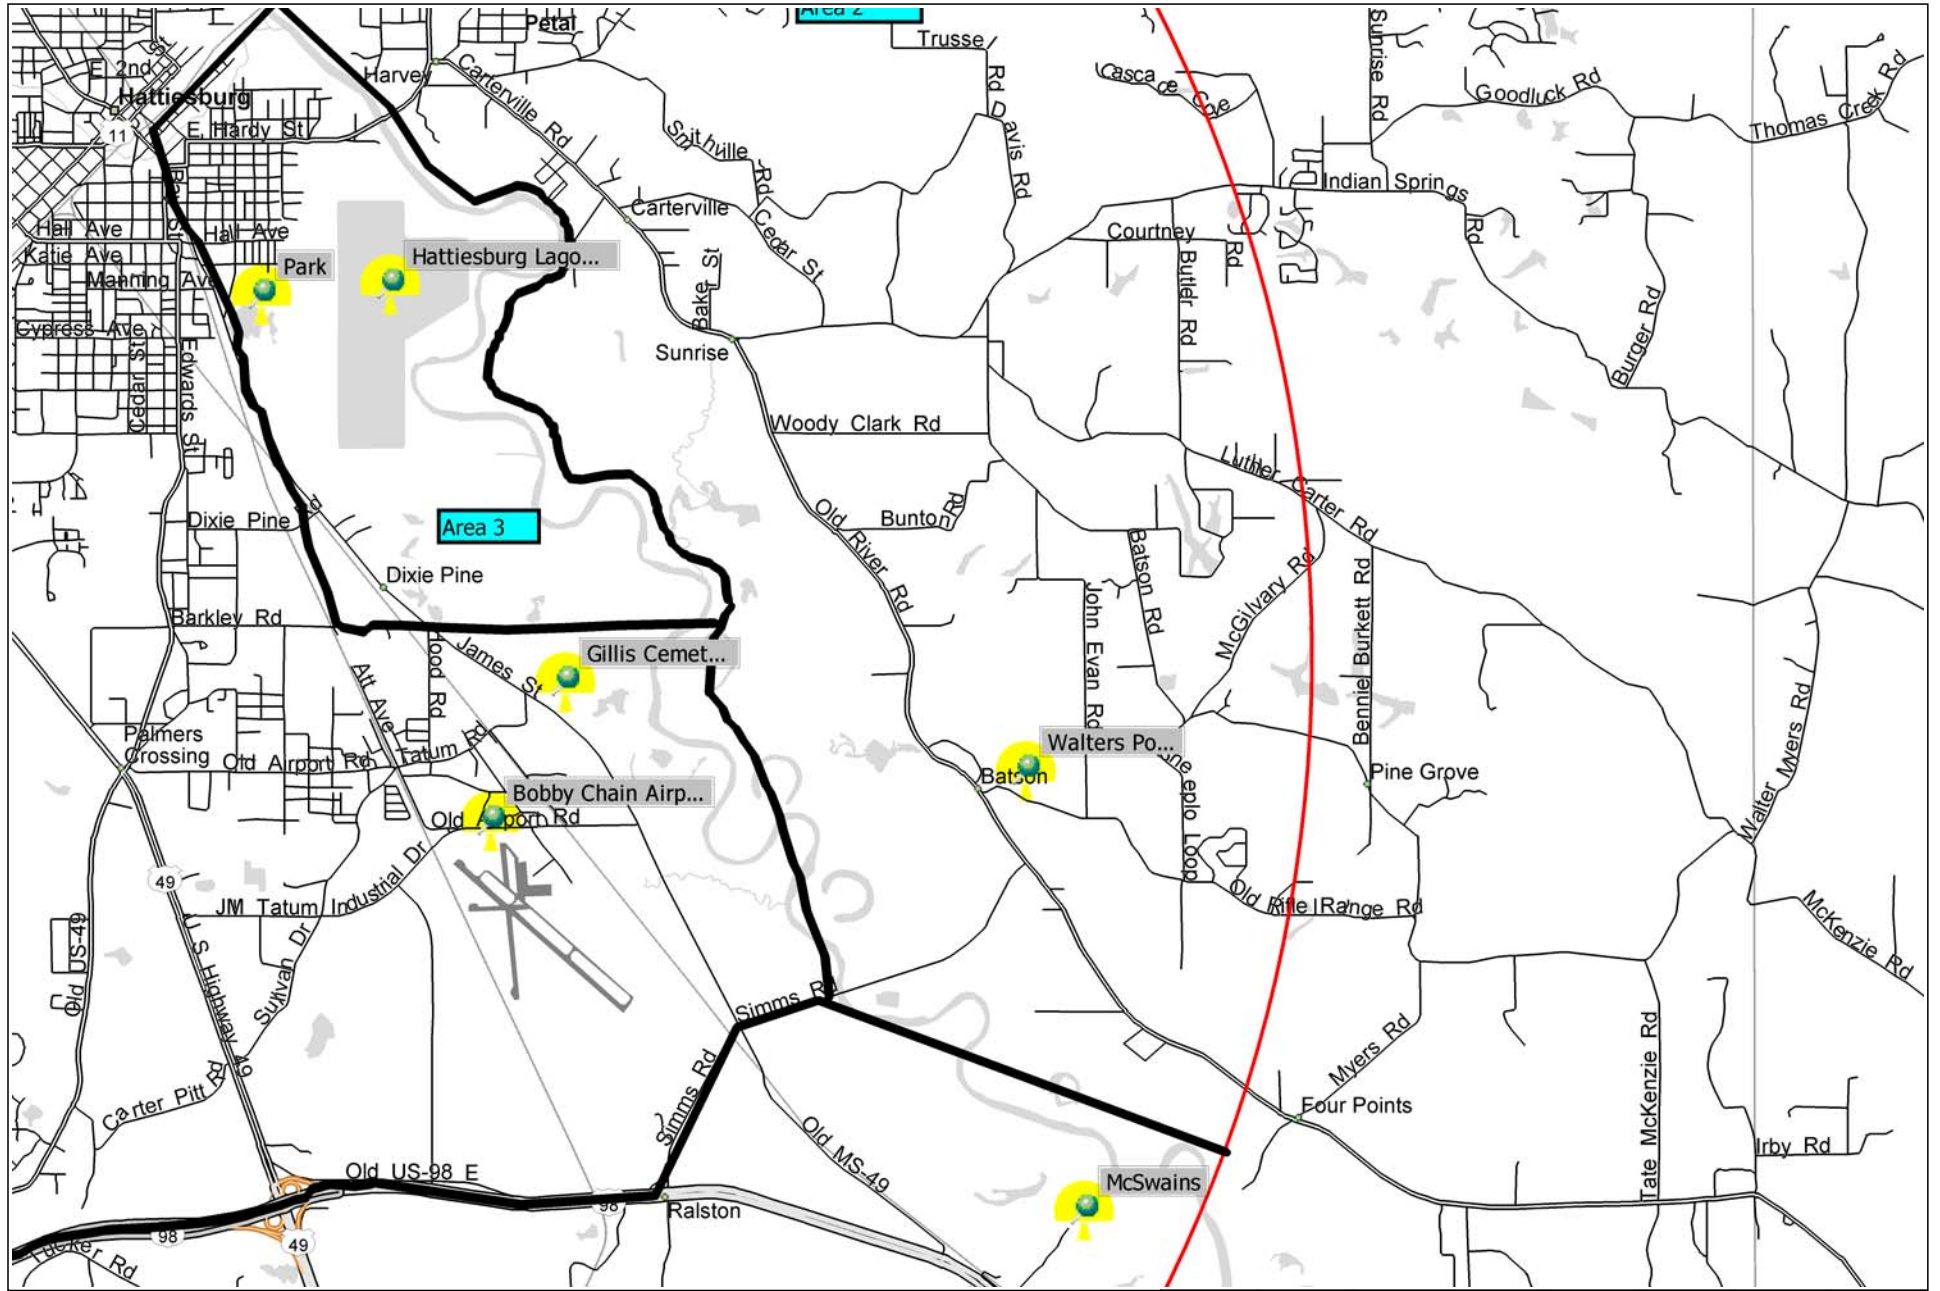

# Hattiesburg CBC - Area 2 South

Copyright © and (P) 1988–2012 Microsoft Corporation and/or its suppliers. All rights reserved. <http://www.microsoft.com/mappoint/>  
Certain mapping and direction data © 2012 NAVTEQ. All rights reserved. The Data for areas of Canada includes information taken with permission from Canadian authorities, including: © Her Majesty the Queen in Right of Canada, © Queen's Printer for Ontario. NAVTEQ and NAVTEQ ON BOARD are trademarks of NAVTEQ. © 2012 Tele Atlas North America, Inc. All rights reserved. Tele Atlas and Tele Atlas North America are trademarks of Tele Atlas, Inc. © 2012 by Applied Geographic Solutions. All rights reserved. Portions © Copyright 2012 by Woodall Publications Corp. All rights reserved.