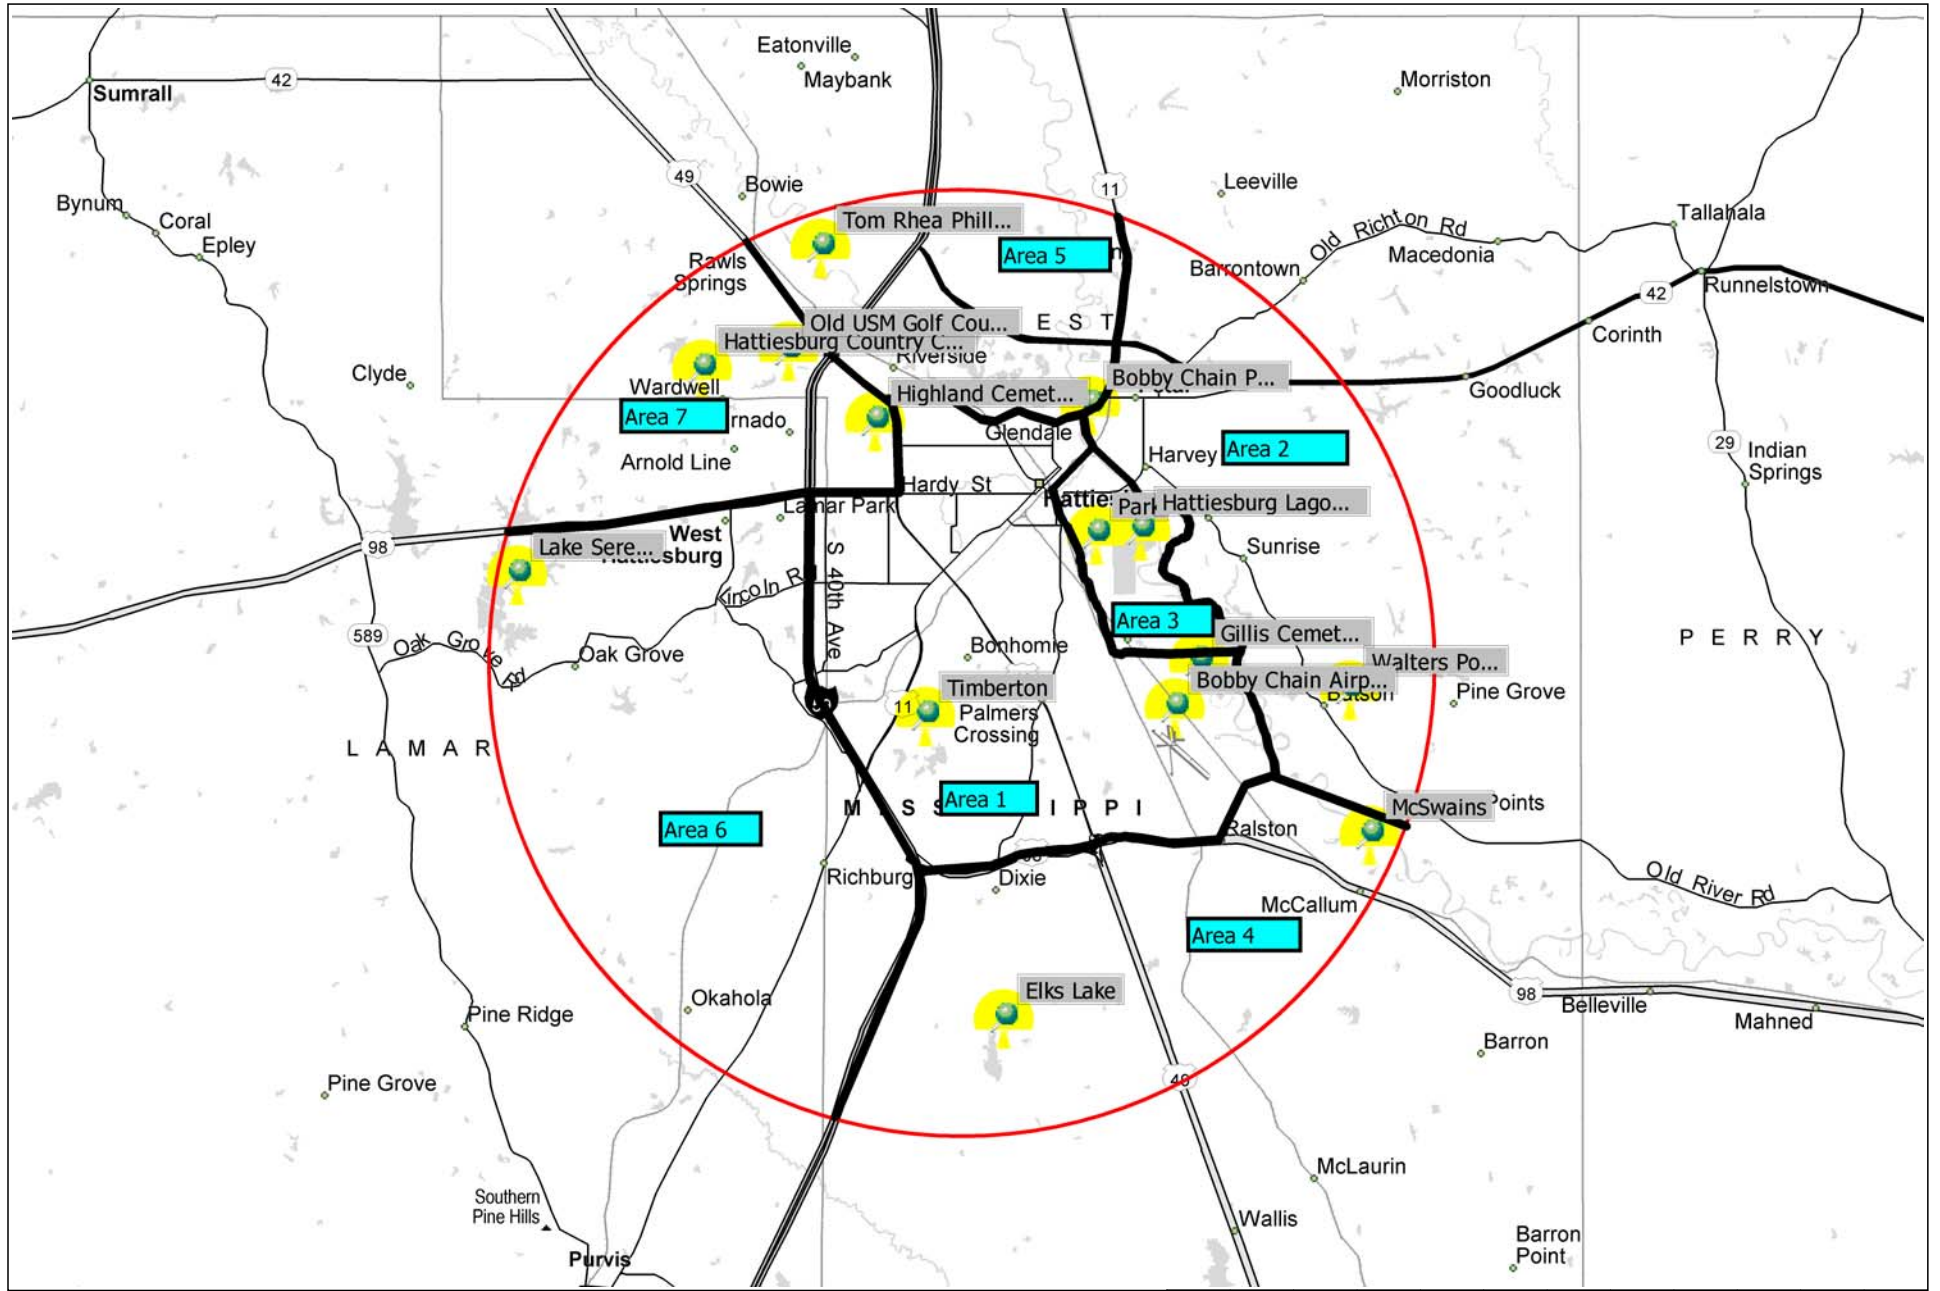

# Hattiesburg CBC

Copyright © and (P) 1988–2012 Microsoft Corporation and/or its suppliers. All rights reserved. <http://www.microsoft.com/mappoint/>  
 Certain mapping and direction data © 2012 NAVTEQ. All rights reserved. The Data for areas of Canada includes information taken with permission from Canadian authorities, including: © Her Majesty the Queen in Right of Canada, © Queen's Printer for Ontario. NAVTEQ and NAVTEQ ON BOARD are trademarks of NAVTEQ. © 2012 Tele Atlas North America, Inc. All rights reserved. Tele Atlas and Tele Atlas North America are trademarks of Tele Atlas, Inc. © 2012 by Applied Geographic Solutions. All rights reserved. Portions © Copyright 2012 by Woodall Publications Corp. All rights reserved.